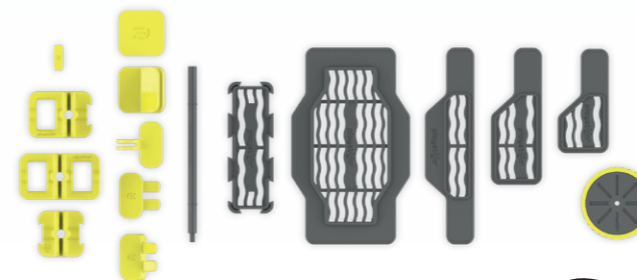

BUILD TO PLAY!