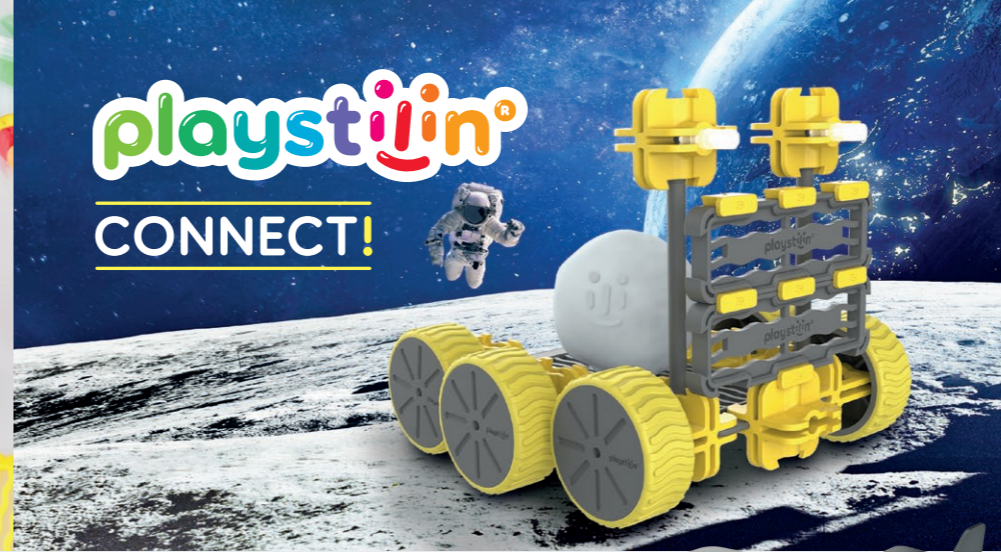

playstijl® Display

- Colorful and eye-catching counter display for 18 playstijl® boxes
- Easy to fold and set up!
- Can be ordered separately! Item no. 53509
- Included free of charge in orders from 24 playstijl® boxes
- Dimensions when set up: Height 360 mm / Width 248 mm / Depth 234 mm

playstijl®
Display
for 18 pcs. playstijl-boxes

Art.-Nr. 53509

THE GREAT VARIETY TO FEEL, SHAPE & BUILD!

playstijl®
CONNECT!

The INNOVATION in play dough as well as building sets and construction toys!

- Unique combination of different play concepts! Completely new possibilities for constructive-creative design through the combination of play masses with specially developed building blocks and play elements!
- Developed in cooperation with neuroscientists!
- Gender-neutral design and equally attractive for girls and boys!

A STEM play concept for fun and natural learning!

THE INNOVATION!
BUILD YOUR OWN TOY WITH MODELLING CLAY & BUILDING BLOCKS!

BUILDING BLOCKS!

+

MODELLING CLAY

BUILD TO PLAY!

playstijl®
CONNECT!
AEROPLANE

playstijl®
CONNECT!
CATAMARAN

playstijl®
CONNECT!
CONNECTIS

playstijl®
CONNECT!
MOON LANDER

playstijl®
CONNECT!
RACING CART

MUCH MORE INFORMATION CAN BE FOUND ON PLAYSTIJL.COM