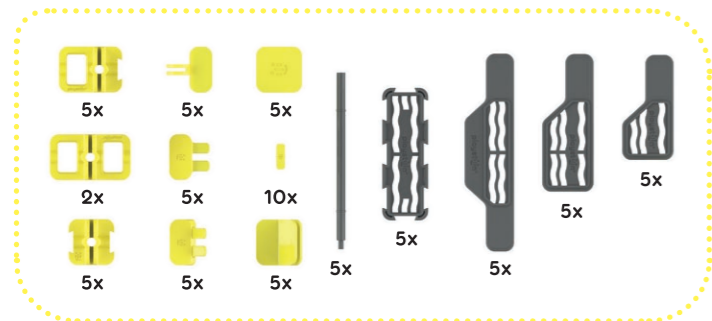

CONNECTIS-BOX MIT VIELEN BAUTEILEN

- 72 x building blocks in the box
- **Combinable** with playstilin® modelling & creative clay

playstilin®CONNECT! Set with many different Connectis building blocks for easy assembly and creative combination with the different playstilin® play doughs to create a really playable toy! Simply knead, roll, cut out, form and press the separately available playstilin® modelling clays onto the special playstilin® CONNECT! carrier tiles! There are no limits to creativity! With or without play dough – build the most imaginative creations! Alone or as a fun competition!

Without microplastics!
Suitable for children aged 5 and over.