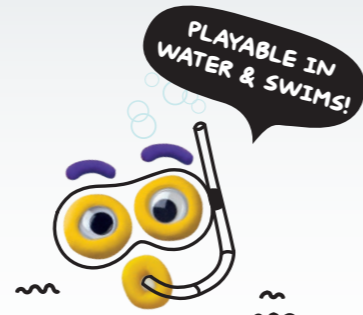

FLOATY

- Floating play dough
- Non-drying
- 4 colors, funny wiggle eyes & modelling tool in the box
- **Cleverly combinable** with playstilin®CONNECT!

playstilin® FLOATY is the floating play dough for children! Non-air-drying for kneading fun even when swimming and in the bath! To feel, knead, roll, cut out, shape and build again and again! For imaginative adventures and creative ideas in the water too! Especially light and soft!

Made with high-quality ingredients in Germany!
Vegan and without microplastics!
Suitable for children aged 3 and over.

GLUTEN-FREE · PROTEIN-FREE ·
PEANUT-FREE · LACTOSE-FREE

playstilin® FLOATY
Floating play dough
4 colors in the box

Art.-Nr. 53501

playstilin®

SILKY

- Extra silky play dough
- Air-drying
- 4 colors, funny wiggle eyes & modelling tool in the box
- **Cleverly combinable** with playstilin®CONNECT!

playstilin® SILKY is the extra-smooth modelling clay for super-silky modelling fun! Simply knead, press, roll, cut out and form! As playstilin® SILKY dries in the air, it is ideal for handicrafts and creative design! The dried works of art have a pleasantly silky surface and can be colorfully decorated and imaginatively designed with playstilin® LOAMY® finger paint! To keep or as a silky plasticine gift!

Without microplastics!

Suitable for children aged 3 and over.

GLUTEN-FREE · PROTEIN-FREE ·
PEANUT-FREE · LACTOSE-FREE

FUNNY WIGGLE EYES
INCLUDED -
IN EVERY BOX!